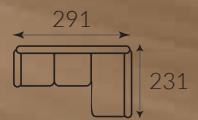

CORNER RECLINER CORTINA

Deep Comfort with a Seamless
Sense of Motion

**NOS SOFAS,
AU CŒUR
DU MATCH!**

Sink into deep, cloud-like
cushion comfort.

With 2 Power motion

Modular corner design

40
% OFF
Incl 2 Power motion
~~Rs 189,990~~
Rs 113,990
scode - 24172

FREE

Coffee Table **Squid**
Nested Set of 2
worth **Rs 18,990**