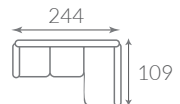

Adjustable headrest support

Personalized reclining comfort

Adjustable Headrest

Power Recliner

FREE

TV Unit **Elna**
176x40x58
worth Rs **11,420**

SOFA NEVADA

Manual Recliner with no-gap comfort from seat to footrest