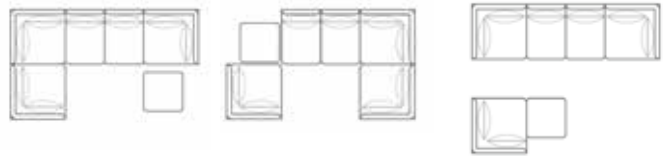

40 6 Modules
~~Rs 163,990~~
% OFF Rs 114,790