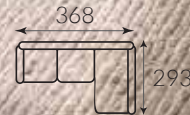

Bucket-Style Comfort Seating

Soft Polyester Fabric Upholstery

20 % OFF
4 Modules
Rs. ~~174,990~~
Rs **139,990**

scode - 24408

FREE

Coffee Table **Candance**
Lift-Top
120x70x40/60
worth Rs **13,990**

CORNER RECLINER ZENITH