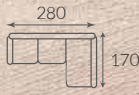

FREE

TV Unit **Hiroshi**
Set of 3
worth Rs **25,690**

CORNER RECLINER DANIEL

Adjust. Recline. Unwind.

**NOS SOFAS,
AU CŒUR
DU MATCH!**

Power Recliner

scode - 23935

Manual Headrests