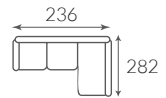

FREE

TV Unit **Porta**

160x35x51

worth **Rs 12,850**