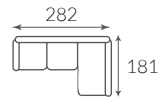

Rs ~~99,990~~

Rs **59,990**

scode - 24305

Pushback Mechanism

Storage
Compartment

FREE

TV Unit **Aviya**
160x40x60
worth Rs **12,990**

CORNER Recliner eLAN