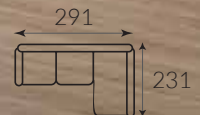

Power Recliner