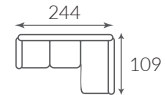

FREE

TV Unit **Elna**
176x40x58
worth **Rs 11,420**