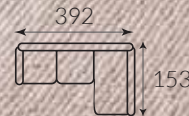

SOFA CORNER DIAMANTI

Where Bouclé Luxury
Meets Versatility

**NOS SOFAS,
AU CŒUR
DU MATCH!**

Integrated Wooden
Console Table

Integrated Wooden Console Table

Modular Sectional Sofa Design

20
% OFF

With Console 4 Modules

Rs ~~149,990~~

Rs **119,990**

scode - 24407

FREE

Tv Unit **Candance**
175x39.5x55
worth Rs **10,990**