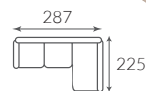

RHS - 24540
LHS - 24546

Built-in USB & USB-C charging

Adjustable recline and headrest comfort.

Power Recliner

FREE

TV Unit **Naluu**
176x40x52
worth **Rs 12,850**

SOFA MACCHIATO

Seating that adapts to your lifestyle