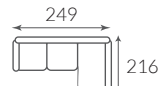

Rs ~~85,710~~

Rs **59,990**

Adjustable Headrest

Storage
Compartment

FREE

TV Unit **Aviya**

160x40x60

worth **Rs 12,990**